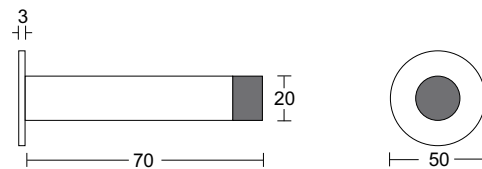

### OMEGA DSP Series

- Solid grade 304 satin stainless steel
- Hand finished
- Concealed fixing

OMEGA DSP50

OMEGA DSP70

OMEGA DSP90