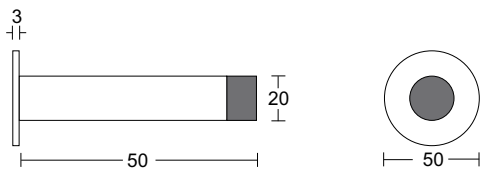

### OMEGA DSP Series

- Solid grade 304 satin stainless steel
- Hand finished
- Concealed fixing

OMEGA DSP50

OMEGA DSP70

OMEGA DSP90